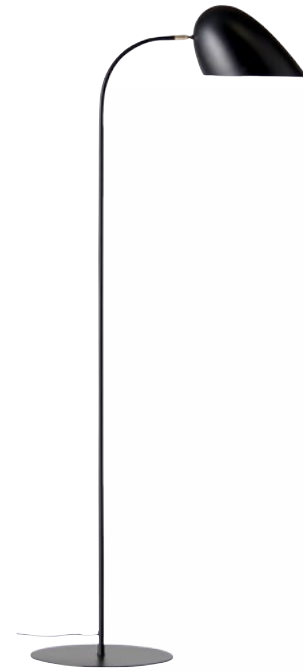

FRANDSEN

LAMPS

SINCE 1968

MODEL BALL PENDANT ø 7"
COLOR BLACK CHROME OR COPPER
HEIGHT MAX 47"

MODEL BALL MULTI
COLOR COPPER
HEIGHT MAX 47" (7 x ø 7" shades)

MODEL BALL MULTI
COLOR BLACK CHROME
HEIGHT MAX 47" (7 x ø 7" shades)

MODEL BALL WALL
COLOR COPPER OR BLACK CHROME
DIAMETER 4.7"

MODEL BALL FLOOR
COLOR COPPER OR BLACK CHROME
DIAMETER 4.3"
HEIGHT 51"

MODEL BALL TABLE
COLOR COPPER OR BLACK CHROME
DIAMETER 4.3"
HEIGHT 17.7"

MODEL JOB
COLOR BLACK CHROME, COPPER, or WHITE
DIAMETER 5.3"
HEIGHT 26.7"

MODEL SPHERE
COLOR WHITE OR BLACK
HEIGHT 14.5"
WIDTH 8"

MODEL INDUSTRY
COLOR OAK AND GREY
DIAMETER 11"
HEIGHT 57"

MODEL GRACE
COLOR SMOKE GLASS
DIAMETER 9"
HEIGHT 8"

MODEL COHEN
COLOR BRASS OR CHROME
DIAMETER 9.8"
HEIGHT 8"

MODEL HITCHCOCK*
COLOR BLACK
DIAMETER 8.7"
HEIGHT 59"

MODEL GIRAFFE*
COLOR BLACK OR WHITE
DIAMETER 5"
HEIGHT 55"

MODEL HITCHCOCK TABLE*
COLOR BLACK
DIAMETER 8.3"
HEIGHT 19.7"