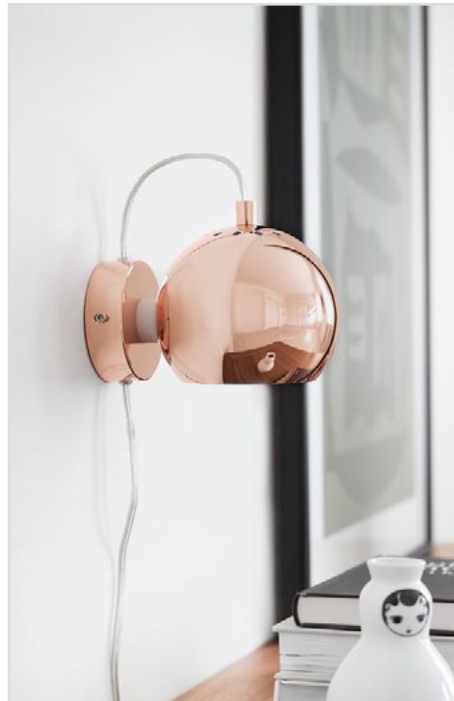

FRANDSEN

LAMPS

SINCE 1968

MODEL BALL PENDANT ø 7"
COLOR BLACK CHROME OR COPPER
HEIGHT MAX 47"

MODEL BALL MULTI
COLOR COPPER
HEIGHT MAX 47" (7 x ø 7" shades)

MODEL BALL MULTI
COLOR BLACK CHROME
HEIGHT MAX 47" (7 x ø 7" shades)

MODEL BALL WALL
COLOR COPPER OR BLACK CHROME
DIAMETER 4.7"

MODEL BALL FLOOR
COLOR COPPER OR BLACK CHROME
DIAMETER 4.3"
HEIGHT 51"

MODEL BALL TABLE
COLOR COPPER OR BLACK CHROME
DIAMETER 4.3"
HEIGHT 17.7"

MODEL JOB
COLOR BLACK CHROME, COPPER, or WHITE
DIAMETER 5.3"
HEIGHT 26.7"

MODEL SPHERE
COLOR WHITE OR BLACK
HEIGHT 14.5"
WIDTH 8"

MODEL INDUSTRY
COLOR OAK AND GREY
DIAMETER 11"
HEIGHT 57"

MODEL GRACE
COLOR SMOKE GLASS
DIAMETER 9"
HEIGHT 8"