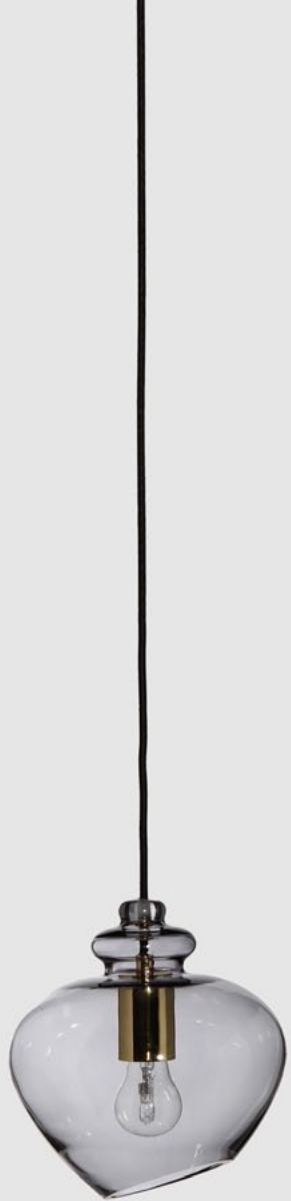

FRANDSEN

LAMPS

SINCE 1968

MODEL BALL PENDANT ø 7"
COLOR BLACK CHROME OR COPPER
HEIGHT MAX 47"

MODEL BALL MULTI
COLOR COPPER
HEIGHT MAX 47" (7 x ø 7" shades)

MODEL BALL MULTI
COLOR BLACK CHROME
HEIGHT MAX 47" (7 x ø 7" shades)

MODEL BALL WALL
COLOR COPPER OR BLACK CHROME
DIAMETER 4.7"

MODEL BALL FLOOR
COLOR COPPER OR BLACK CHROME
DIAMETER 4.3"
HEIGHT 51"

MODEL BALL TABLE
COLOR COPPER OR BLACK CHROME
DIAMETER 4.3"
HEIGHT 17.7"

MODEL JOB
COLOR BLACK CHROME, COPPER, or WHITE
DIAMETER 5.3"
HEIGHT 26.7"

MODEL SPHERE
COLOR WHITE OR BLACK
HEIGHT 14.5"
WIDTH 8"

MODEL INDUSTRY
COLOR OAK AND GREY
DIAMETER 11"
HEIGHT 57"

MODEL GRACE
COLOR SMOKE GLASS
DIAMETER 9"
HEIGHT 8"

MODEL COHEN
COLOR BRASS OR CHROME
DIAMETER 9.8"
HEIGHT 8"

MODEL HITCHCOCK*
COLOR BLACK
DIAMETER 8.7"
HEIGHT 59"

MODEL GIRAFFE*
COLOR BLACK OR WHITE
DIAMETER 5"
HEIGHT 55"

MODEL HITCHCOCK TABLE*
COLOR BLACK
DIAMETER 8.3"
HEIGHT 19.7"